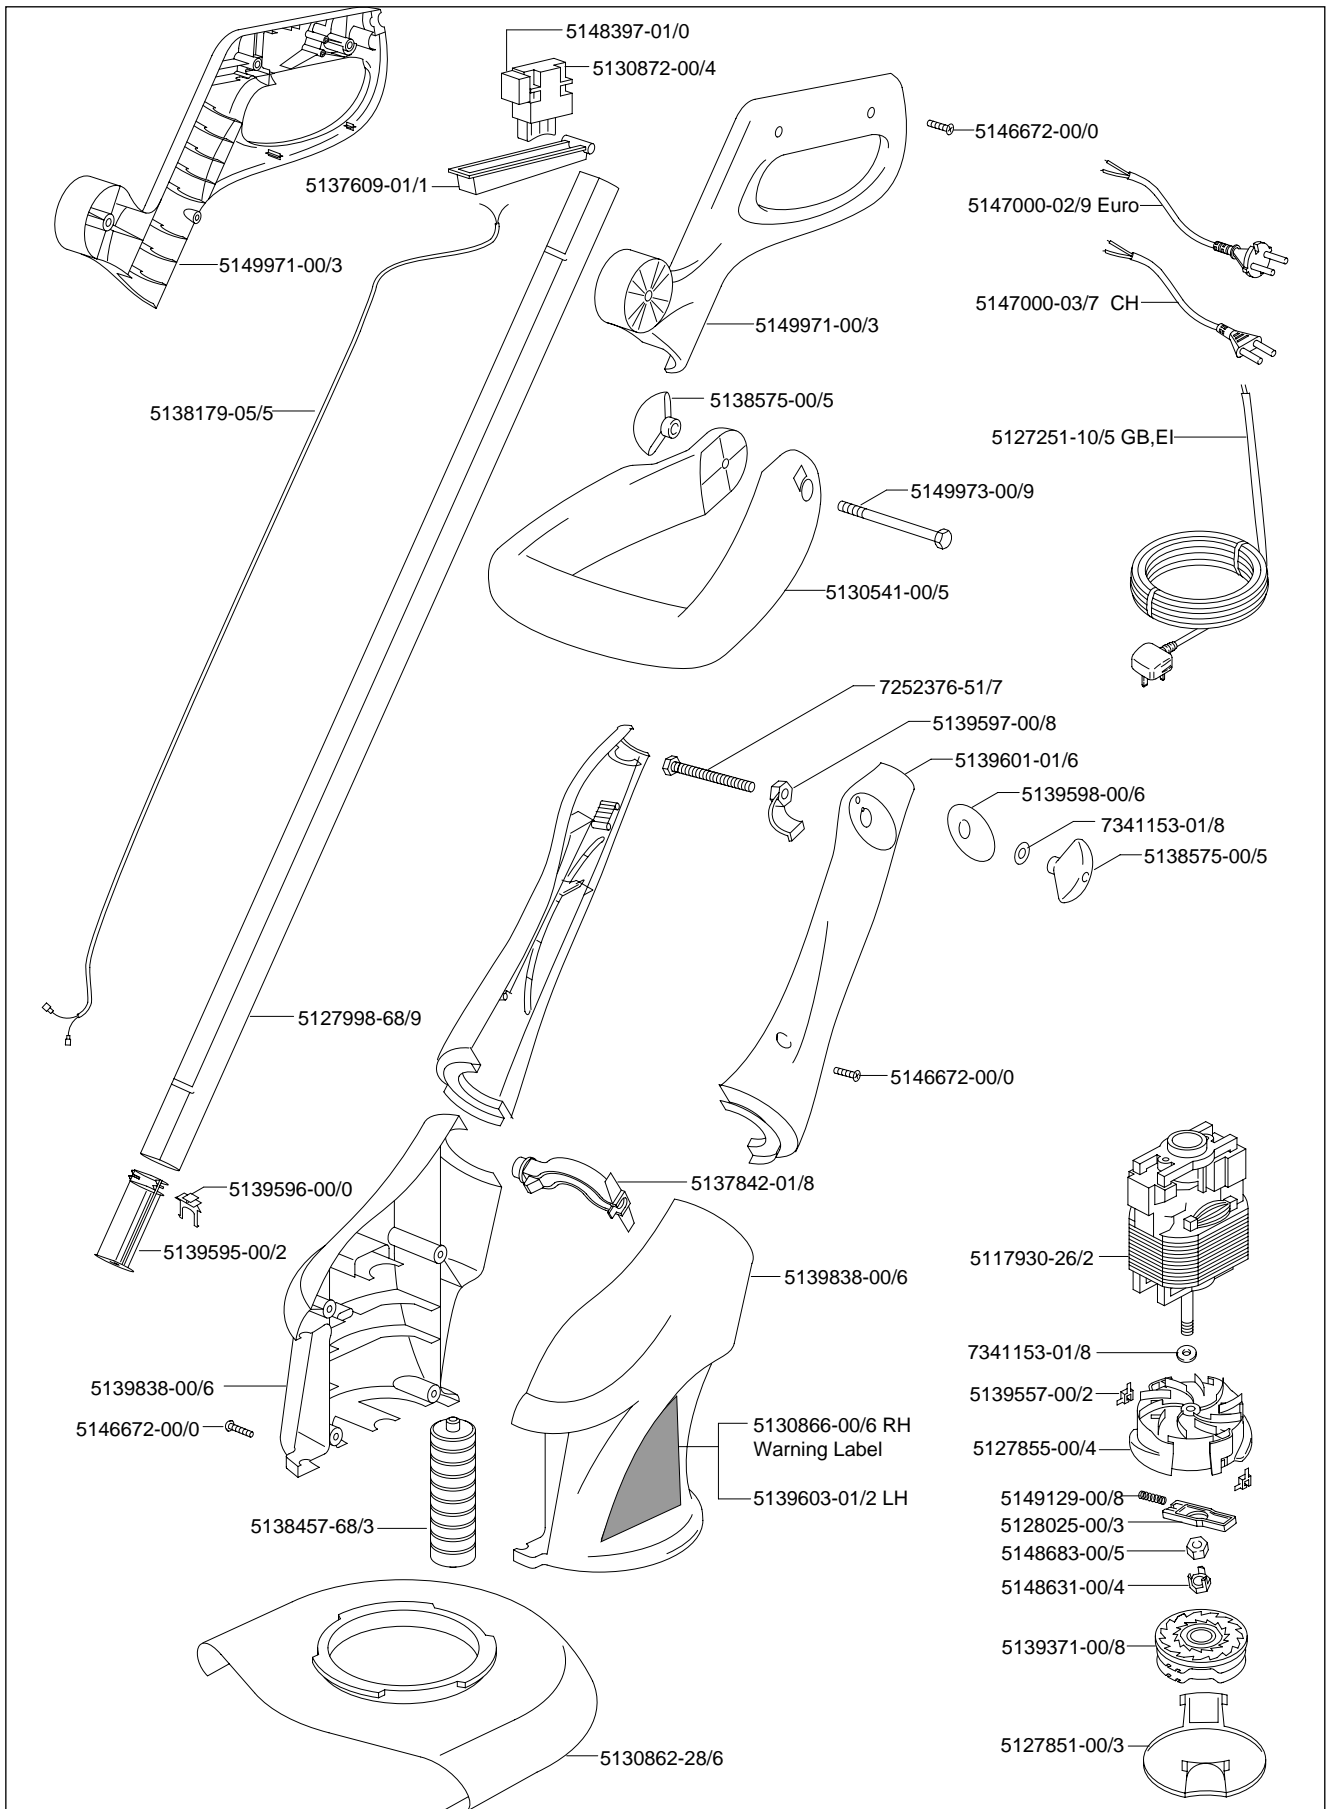

**MODEL Multitrim 300DX DBL Auto**

9648573-25  
GB,EI

9648573-22  
CH

9648573-67  
E.Euro

9648573-86  
W.Euro

**ILLUSTRATED PARTS LIST**

# Multi-Trim 300 DX

Powerful, electric trimmer and lawn edger with "Unique" Double Line Autofeed cutting line system and extendable handle adjustment

- Simply convert from trim to edge by twisting the cutting head.
- Extendable handle adjustment for a more comfortable operating position
- Unique Double Line Autofeed cutting System.
- Guide roller for accurate lawn edging.
- Ideal for trimming around those awkward garden areas.
- Adjustable steady handle for greater control.
- Protector guard for added safety.

## Features

Cutting Width	28 cm
Motor Power	450 W
Line Length	2 x 5 m
Line Diameter	1.5 mm
Feed Mechanism	Double Autofeed
Edging Facility	Yes
Carton Dimensions	1170x270x140 mm
Weight (Unpacked)	2.8 Kg
Weight (Packed)	4.5 Kg